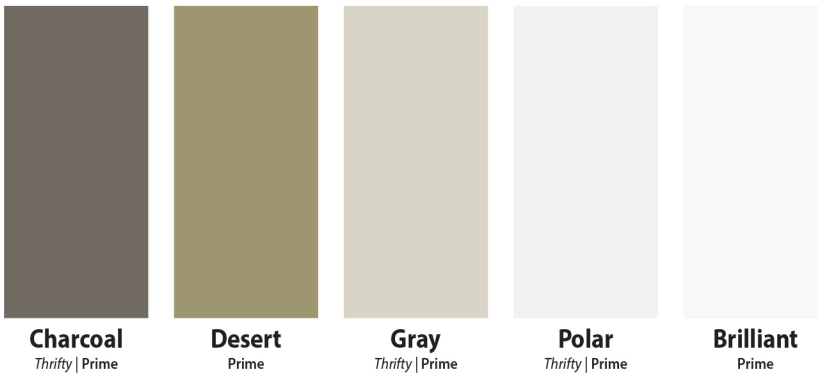

DO NOT USE FOR COLOR MATCHING

This digital color chart is to be used for approximations of our metal colors only.

It is intended to be viewed on a computer monitor. Colors will vary depending on your computer monitor and monitor settings. Please ask for a printed color chart or an actual metal sample for color matching purposes.

Commercial Industrial Color Selection Tool

M-Loc™
R-Loc™