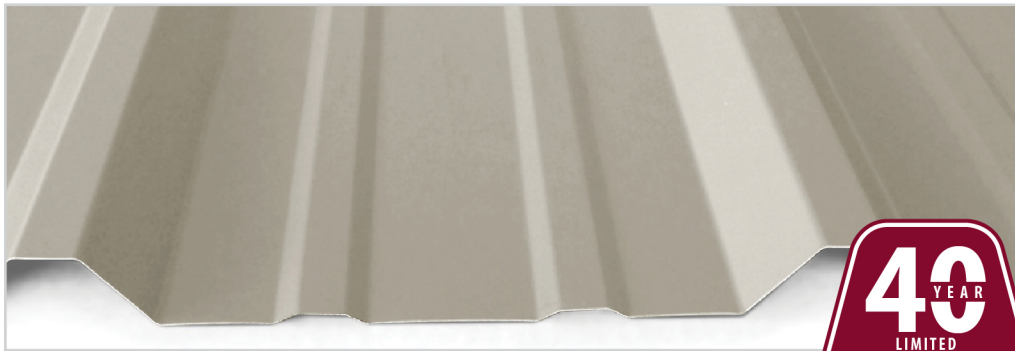

www.centralstatesmfg.com

All colors meet ENERGY STAR® requirements for steep slope roofs.

Galvalume®†
Prime
Clear acrylic coating
NOT ENERGY STAR RATED

Copper Metallic*
Prime
Fluropon® 70% PVDF

Colors on this chart are close representations of actual metal color, limited by printing and viewing conditions. Color matching is optimized for outdoor viewing.