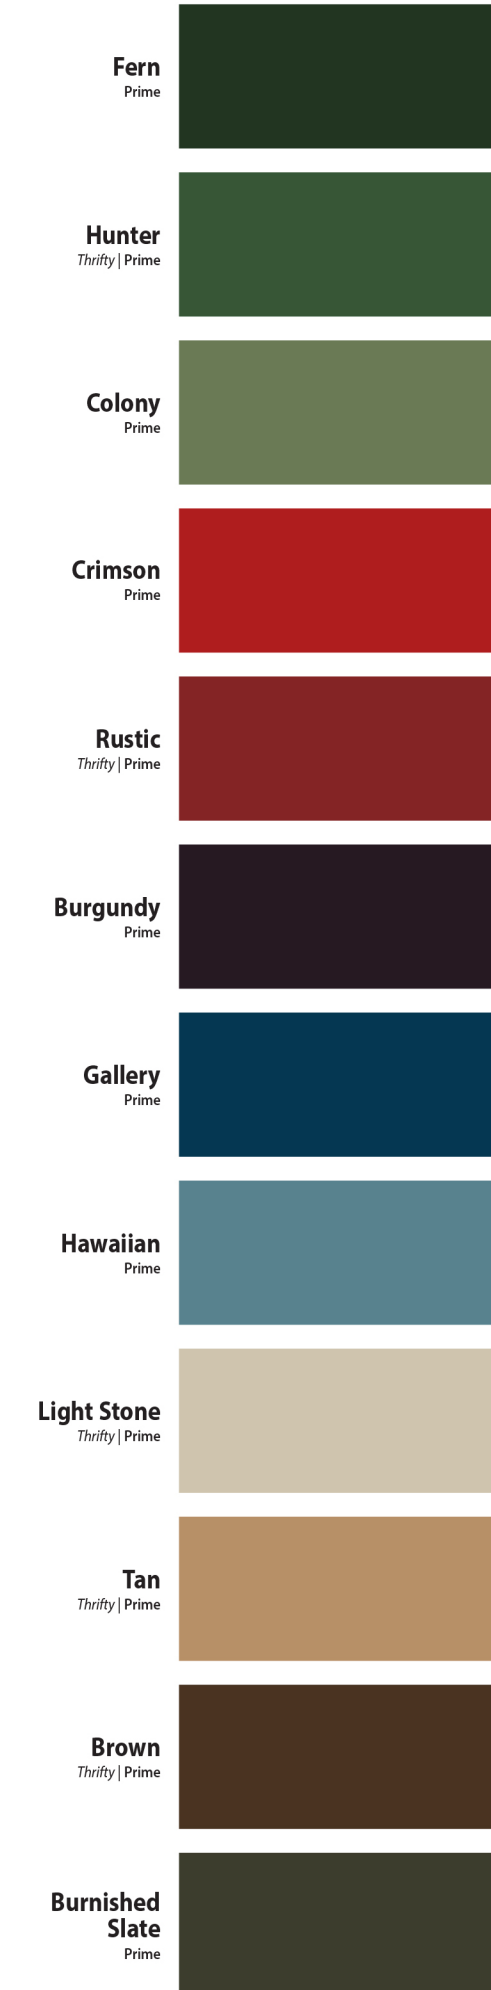

DO NOT USE FOR COLOR MATCHING

This digital color chart is to be used for approximations of our metal colors only.

It is intended to be viewed on a computer monitor. Colors will vary depending on your computer monitor and monitor settings. Please ask for a printed color chart or an actual metal sample for color matching purposes.

Commercial Industrial Color Selection Tool

M-Loc™
R-Loc™